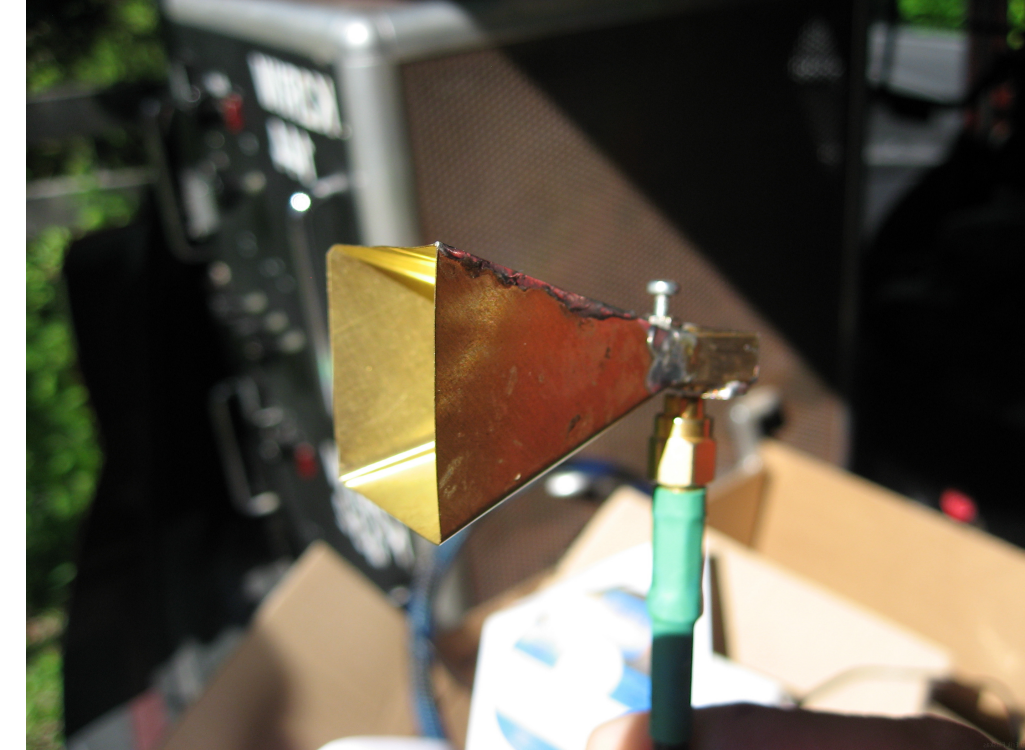

AMATEUR RADIO FROM TECHNICAL PERSPECTIVE

14.05.2026

REPEATERS, BEACONS, LINKS

automatic.sral.fi

Latest update: 13.05.2026

Search station..

- Stations
- FinDMR
- Event stations
- Channel numbers
- Changelog
- Statistics
- Export