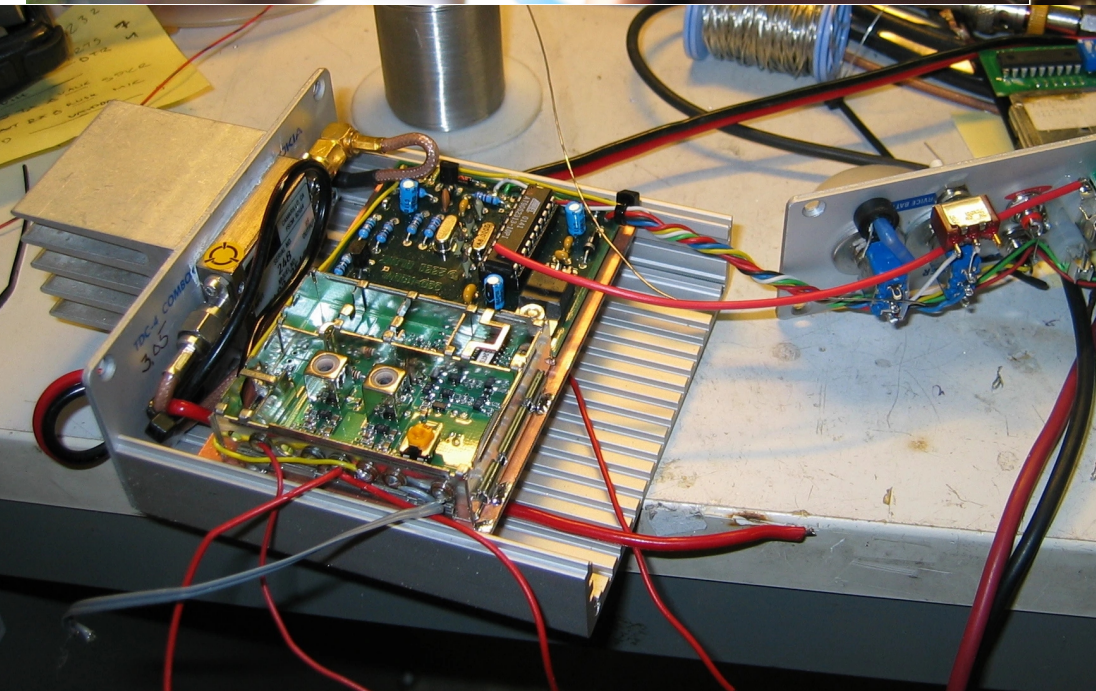

AMATEUR RADIO FROM TECHNICAL PERSPECTIVE

14.05.2026

REPEATERS, BEACONS, LINKS

automatic.sral.fi

Latest update: 13.05.2026

Search station..

- Stations
- FinDMR
- Event stations
- Channel numbers
- Changelog
- Statistics
- Export