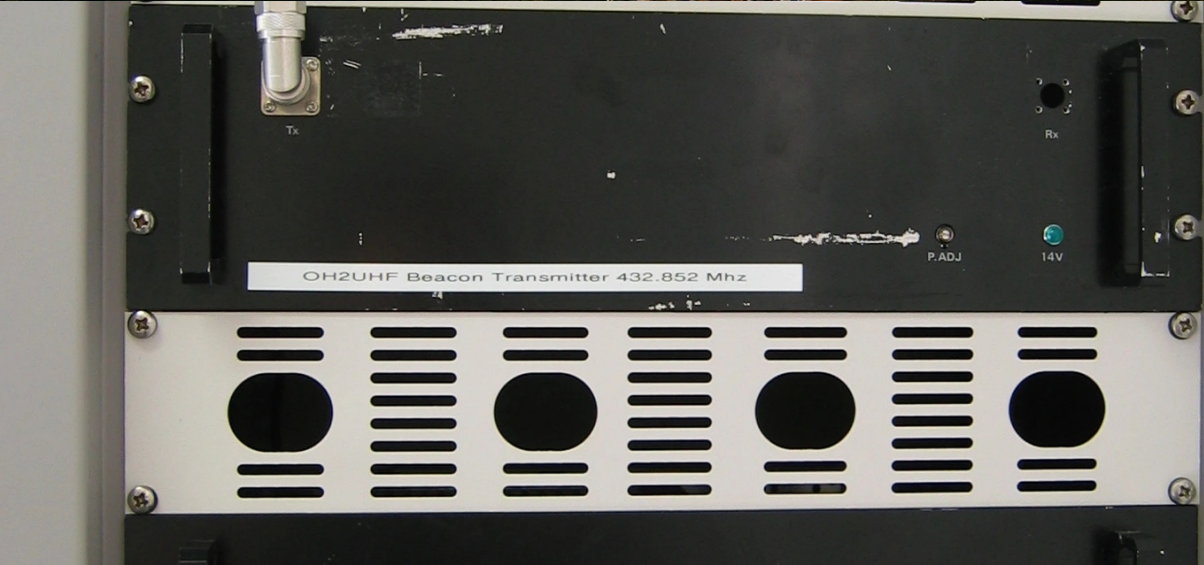

AMATEUR RADIO FROM TECHNICAL PERSPECTIVE

14.05.2026

REPEATERS, BEACONS, LINKS

automatic.sral.fi

Latest update: 13.05.2026

Search station..

- Stations
- FinDMR
- Event stations
- Channel numbers
- Changelog
- Statistics
- Export