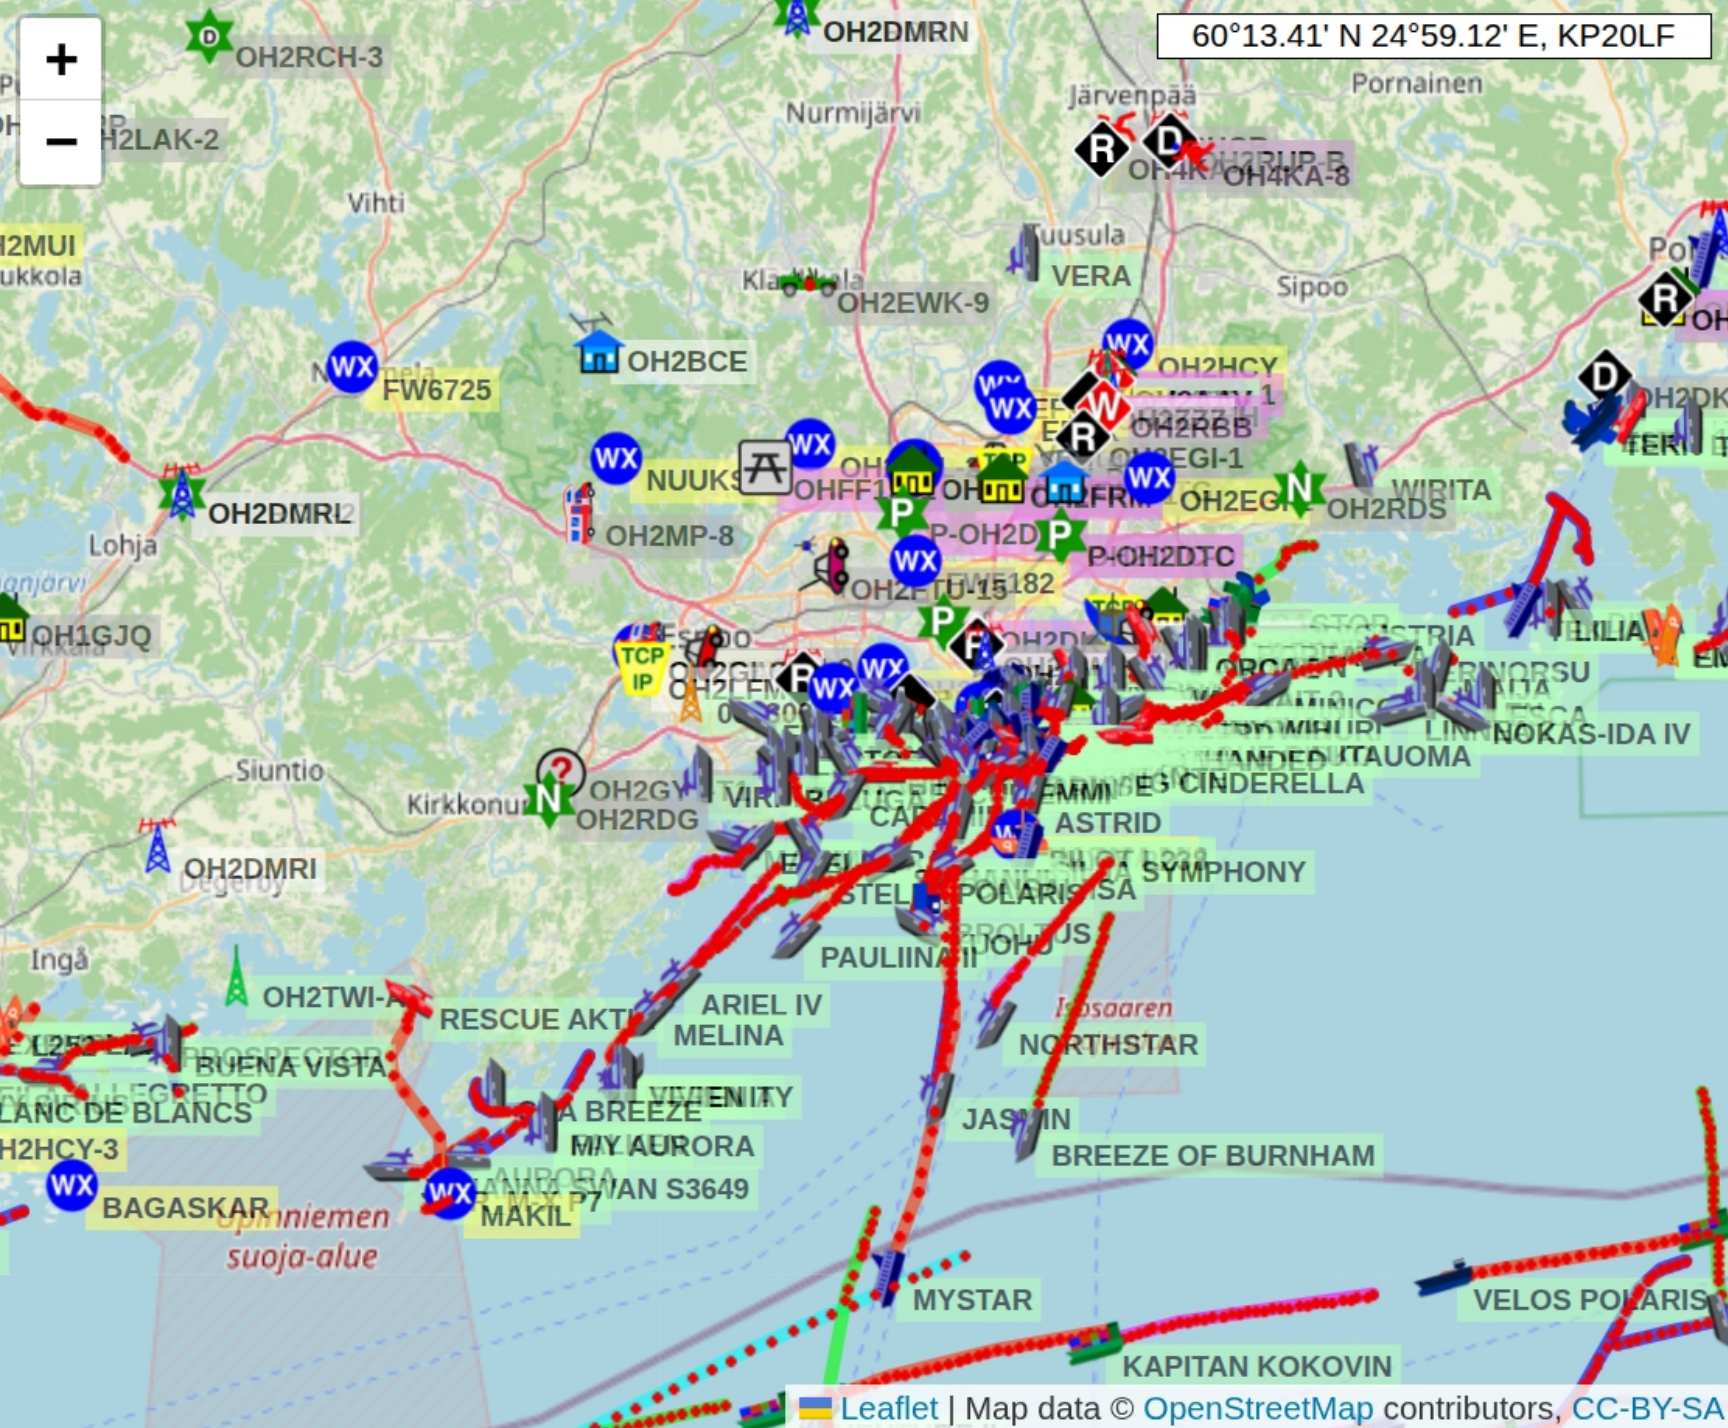

Käytämme evästeitä palvelun parantamiseen. Jatkamalla palvelun käyttöä hyväksyt evästeiden käytön.

[Lisätietoja](#) ✕

Kutsu: Tyhjä

?

Osoite, kaupunki tai lokaattori: Tyhjä

?

Näytä viimeiset:

Hännän pituus:

Wx: 12.5°C 62% 1004 mbar 2.6 m/s S

1. **Muut näkymät:**
2. [Aseman tiedot](#)
   - [Raakapaketit](#)
   - [Status-viestit - Majakkapaketit](#)
   - [APRS/CWOP säätiedot - Telemetry](#)
   - [Viestit - Bulletinit](#)
   - [Kutsujen selailu](#)
   - [Google Earth KML ?](#)
   - [Tiedon vientityökalu](#)
   - [Valinnat - Käyttäjätunnukseksi](#)